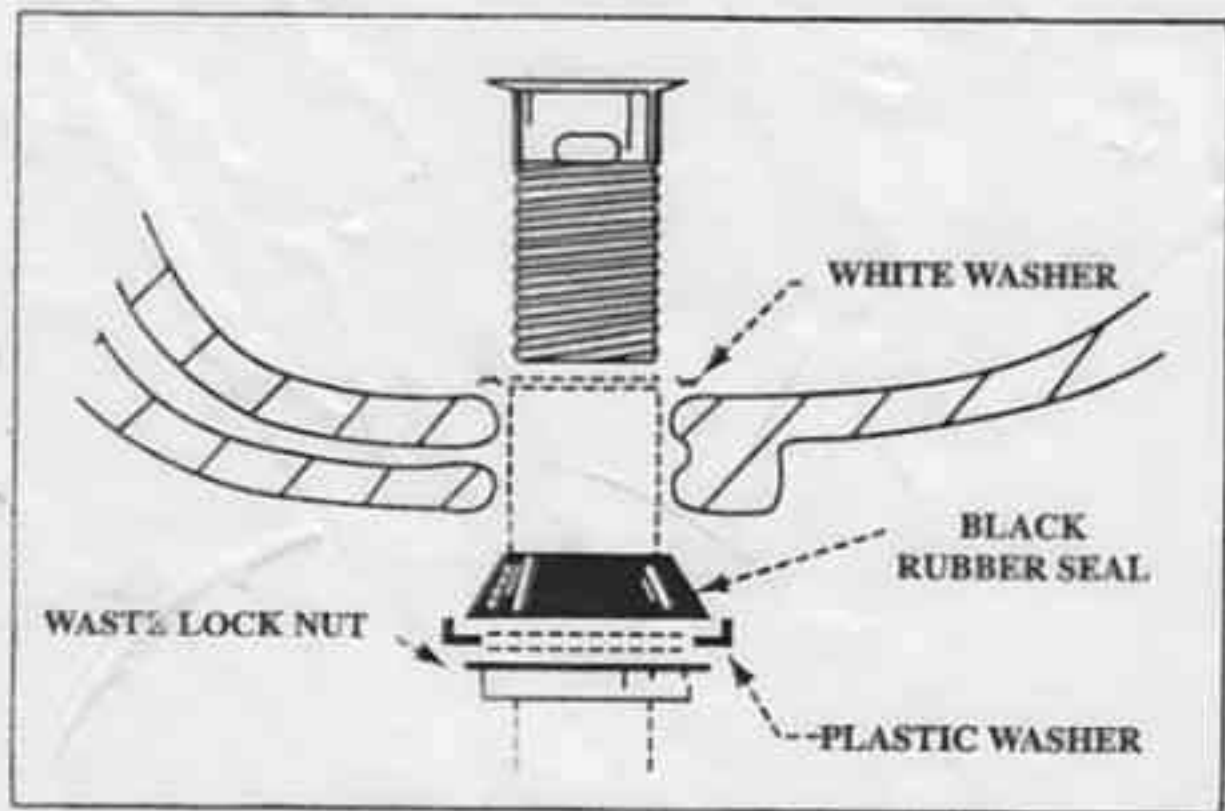

1 1/4"

BASIN WASTE SEAL 3 PART SET

- * EASY TO FIT
- * USE NO PAINT, PUTTY OR MASTIC
- * BLACK SEAL RUBBER TO BS2429
(WRC APPROVED MATERIAL)

FITTING INSTRUCTIONS

Fit washers as shown pushing Black Rubber Seal firmly into Basin Aperture.

Fit Plastic Washer firmly over Rubber Seal ensuring even fit.

Tighten Nut to seal.